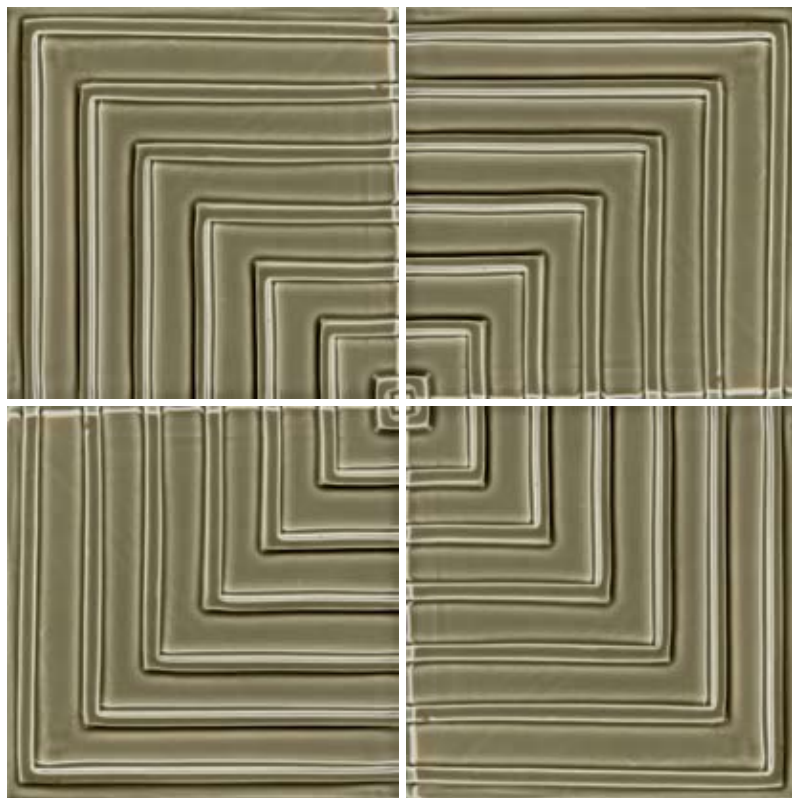

GEO FIELD AND MOLDING COLLECTION

MEZ003 Tapestry Corner
6" x 6"

MEZ009 Drape Corner 6" x 6"

MEG39 Corner Wavy Stripe
6" x 6"

MEG35 Straight Stripe
Corner 6" x 6"

MEZ001 Tapestry Extender
6" x 6"

MEG101 Renaissance Drape
6" x 6"

MEG37 Intersecting Wavy
Stripes 6" x 6"

MEG34 Stripe Tee 6" x 6"

MEZ002 Tapestry Center
6" x 6"

MEZ007 Drape Extender
6" x 6"

MEG38 Extender Wave Stripe
6" x 6"

MEG43 Column Center
6" x 6"

MEG100 Renaissance
Tapestry End 6" x 6"

MEZ008 Drape End 6" x 6"

MEG36 Wavy Stripe Center
6" x 6"

MEG300 Two Leaf 6" x 6"

MEG302 Spirals 6" x 6"

MEG305 Floating Circles 6" x 6"

MEA191 Diamond Cut Deco Field 6" x 6"

MEA192 Geo-Grid Field 6" x 6"

ME193 Trellis Field 6" x 6"

*MEA21 Qtr. Round Beak 1" x 6"

*MEA24 Vee Cap 1 3/4" x 2" x 6"

*MEA27 Vee Cap Corner 1 3/4" x 2"

Please reference our color product page for our glaze color selections. M.E. Tile offers a wide variety of gloss, satin, crackle and metallic glazes. M.E. Tile also offers custom colors and coordinating colors to commercial tile manufacturers.