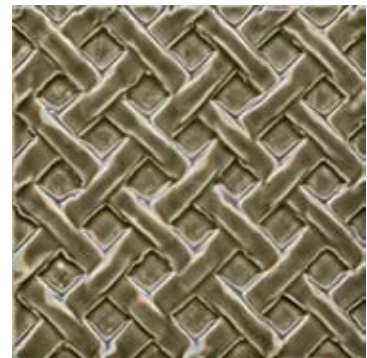

MEG37 Intersecting Wavy
Stripes 6" x 6"

MEG34 Stripe Tee 6" x 6"

MEZ002 Tapestry Center
6" x 6"

MEZ007 Drape Extender
6" x 6"

MEG38 Extender Wave Stripe
6" x 6"

MEG43 Column Center
6" x 6"

MEG100 Renaissance
Tapestry End 6" x 6"

MEZ008 Drape End 6" x 6"

MEG36 Wavy Stripe Center
6" x 6"

MEG300 Two Leaf 6" x 6"

MEG302 Spirals 6" x 6"

MEG305 Floating Circles 6" x 6"

MEA191 Diamond Cut Deco Field 6" x 6"

MEA192 Geo-Grid Field 6" x 6"

ME193 Trellis Field 6" x 6"

MEZ040 Western Stars Left 3" x 6"

MEZ041 Western Stars Center 3" x 6"

MEZ042 Western Stars Right 3" x 6"

MEL05 Button Trim Corner 3" x 3"

MEL06 Button Trim 3" x 6"

MEZ032 Molding Fluer De Lis Left 2.5" x 6"