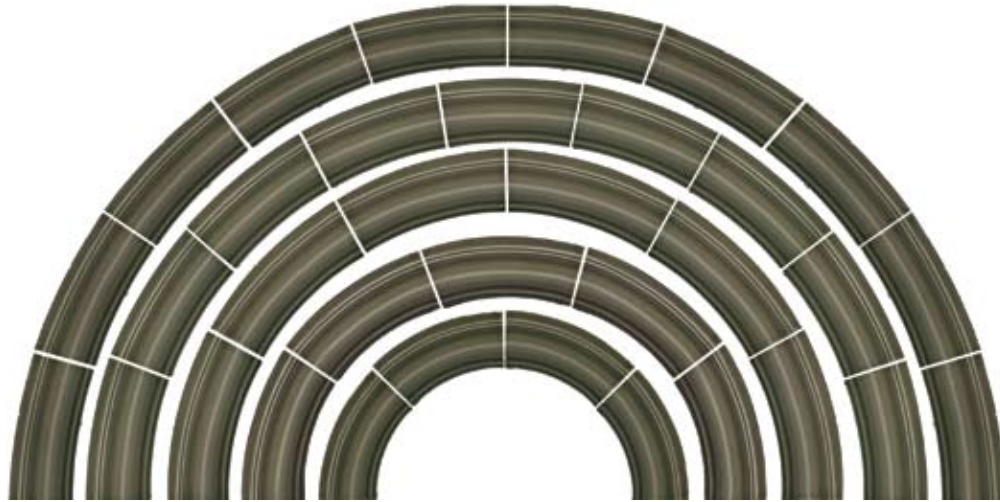

MEZ040 Western Stars Left 3" x 6"

MEZ041 Western Stars Center 3" x 6"

MEZ042 Western Stars Right 3" x 6"

MEL05 Button Trim Corner 3" x 3"

MEL06 Button Trim 3" x 6"

MEZ032 Molding Fluer De Lis Left 2.5" x 6"

MEZ033 Molding Fluer De Lis Right 2.5" x 6"

MEM16 Half Round Up Angle 2.5" x 2.5"

MEM14 Half Round Molding 2.5" x 6"

MEM15 Half Round Down Angle 2.5" x 2.5"

MEK1 MEK2 MEK3 MEK4 MEK5

MEK1 Half Round Arch Molding set of four 12" Inside Diameter
 MEK2 Half Round Arch Molding set of five 18" Inside Diameter
 MEK3 Half Round Arch Molding set of six 24" Inside Diameter
 MEK4 Half Round Arch Molding set of nine 30" Inside Diameter
 MEK5 Half Round Arch Molding set of ten 36" Inside Diameter